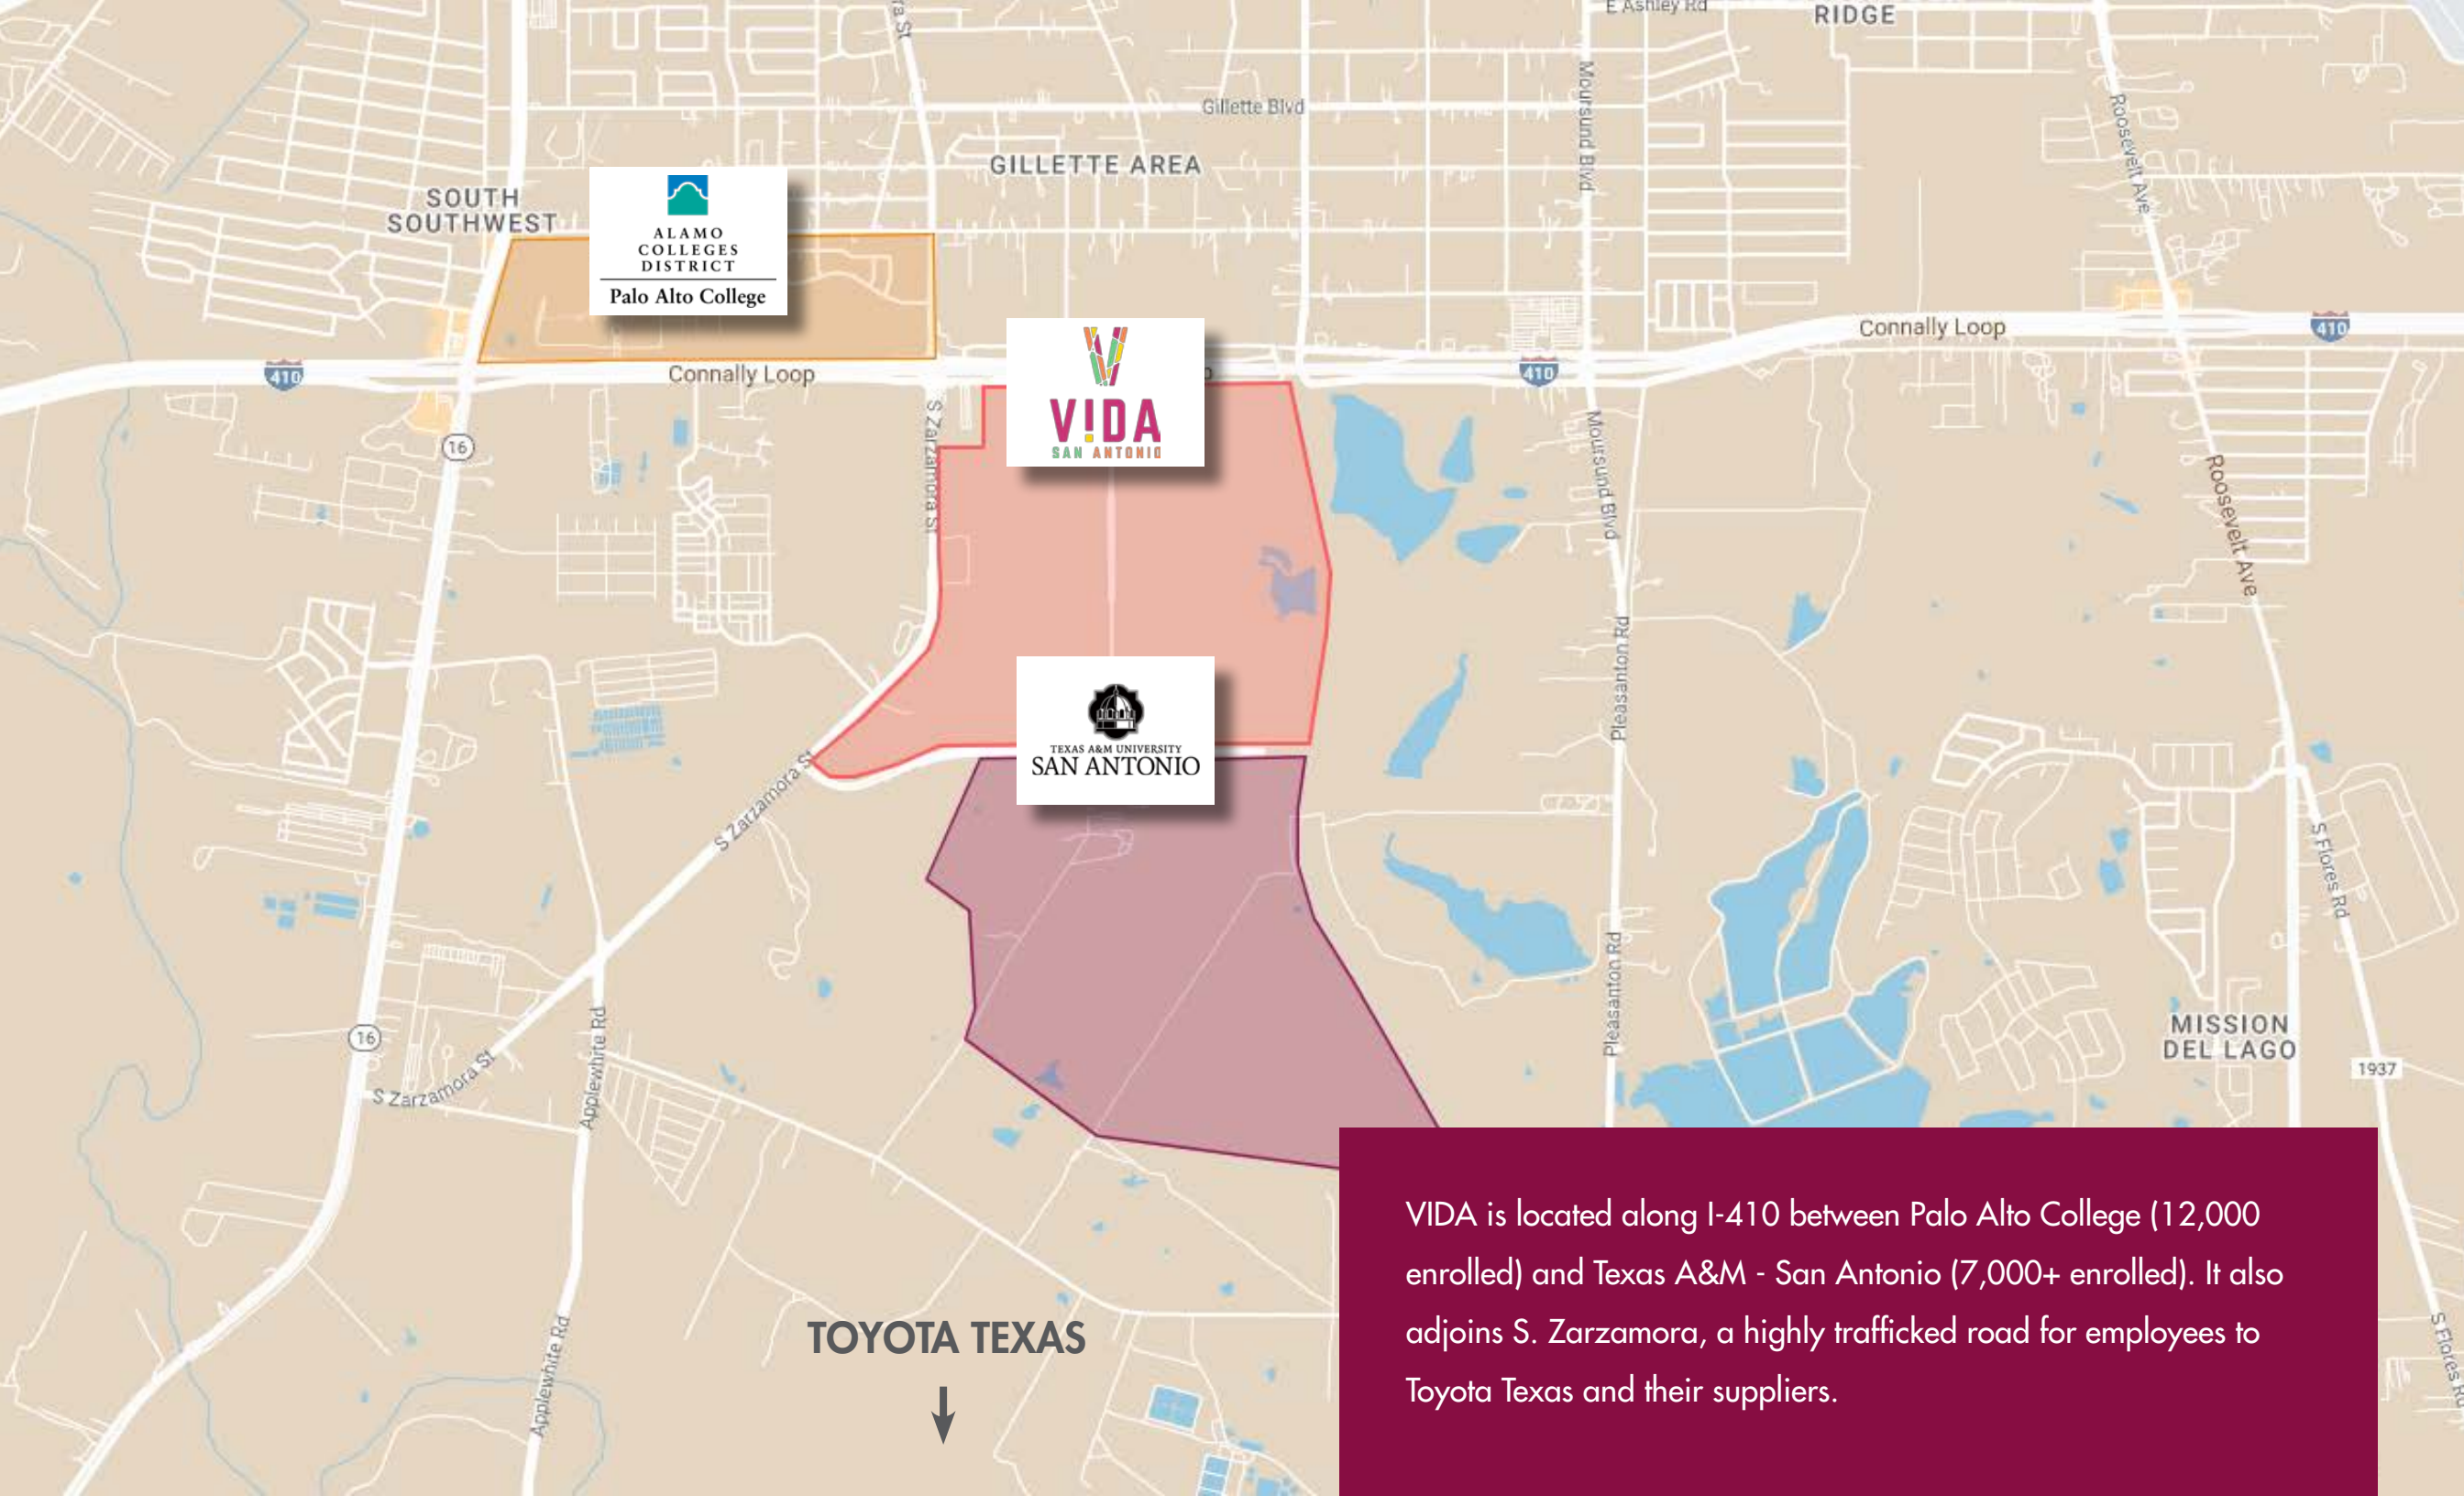

VIDA is a vibrant lifestyle community taking shape in San Antonio, adjacent to Texas A&M University and Palo Alto College, at the heart of the fast-growing Southside.

Here at the doorstep to a world-class university, VIDA is bringing much-needed housing, parks and greenspaces, public gathering spaces and a 70-acre healthcare campus. All serviced from 10G microfiber to foster an innovative future for the region. Started in 2021, VIDA's vibrant energy is coming alive and shaping the future in San Antonio.

Are you ready to Live VIDA?

SOUTH
SOUTHWEST

GILLETTE AREA

TOYOTA TEXAS

VIDA is located along I-410 between Palo Alto College (12,000 enrolled) and Texas A&M - San Antonio (7,000+ enrolled). It also adjoins S. Zarzamora, a highly trafficked road for employees to Toyota Texas and their suppliers.

- 600 acres
- 4,000 residential units (single family homes, multi-family, duplex, townhomes and student housing)
- Vibrant Town Center MXD adjacent to Texas A&M San Antonio and 68-acre University Health System campus wrapping activated Zócalo Events Plaza
- Walkable to Texas A&M -San Antonio's 7,000+ students and staff and Palo Alto College's 12,000 students and staff
- 10G fiber internet infrastructure throughout

ZÓCALO EVENTS PLAZA

Adjacent to A&M - San Antonio and wrapped in Town Center MXD, the Zócalo is a regional events plaza programmed and activated to draw guests from across the City.

FOR MORE INFORMATION,
PLEASE CALL (210) 879-8772