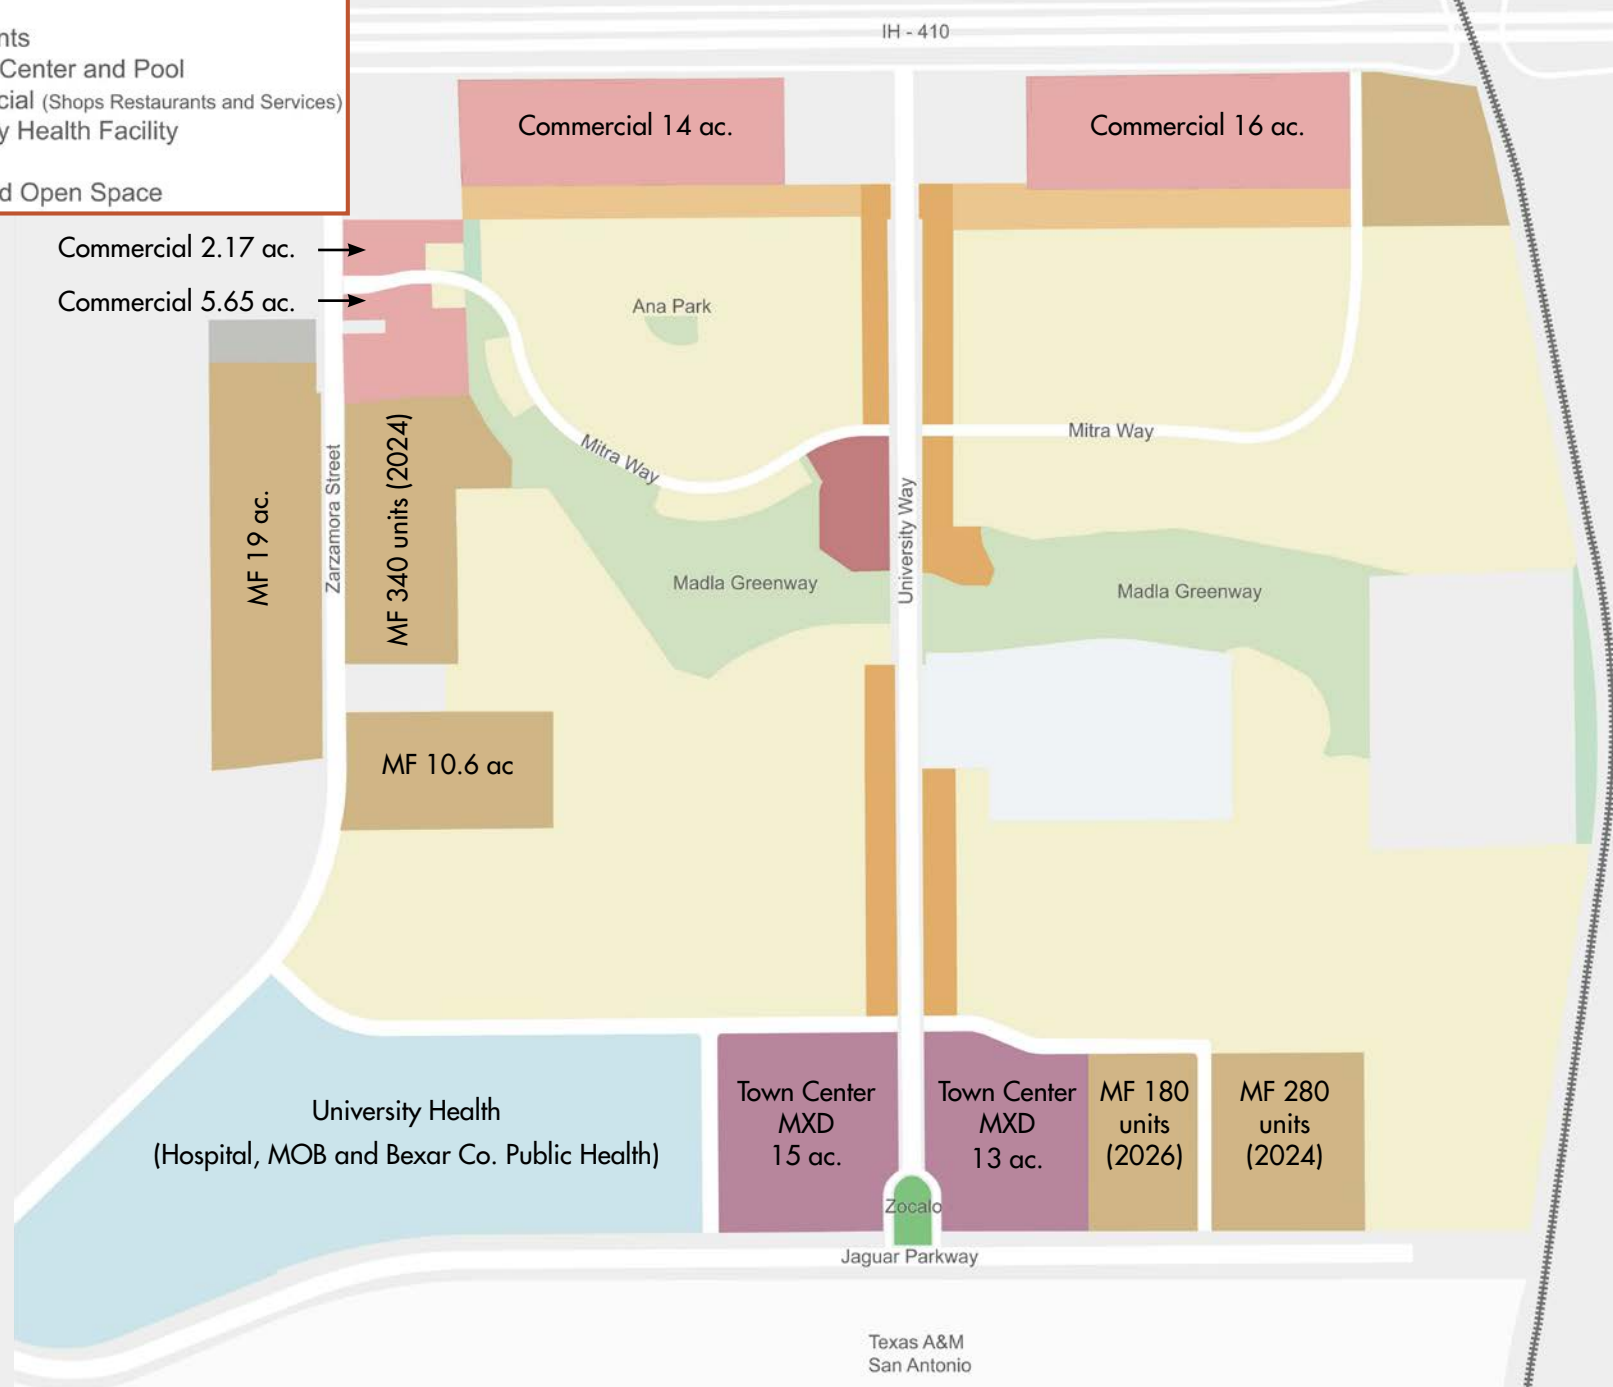

Are you ready to Live VIDA?

SOUTH
SOUTHWEST

GILLETTE AREA

TOYOTA TEXAS

VIDA is located along I-410 between Palo Alto College (12,000 enrolled) and Texas A&M - San Antonio (7,000+ enrolled). It also adjoins S. Zarzamora, a highly trafficked road for employees to Toyota Texas and their suppliers.

Vida Land Use Schedule	
	Town Center (Retail and Residential)
	Residential
	Townhome
	Duplex
	Apartments
	Amenity Center and Pool
	Commercial (Shops Restaurants and Services)
	University Health Facility
	Zocalo
	Parks and Open Space

- 600 acres
- 4,000 residential units (single family homes, multi-family, duplex, townhomes and student housing)
- Vibrant Town Center MXD adjacent to Texas A&M San Antonio and 68-acre University Health System campus wrapping activated Zócalo Events Plaza
- Walkable to Texas A&M -San Antonio's 7,000+ students and staff and Palo Alto College's 12,000 students and staff
- 10G fiber internet infrastructure throughout

ZÓCALO EVENTS PLAZA

Adjacent to A&M - San Antonio and wrapped in Town Center MXD, the Zócalo is a regional events plaza programmed and activated to draw guests from across the City.

FOR MORE INFORMATION,
PLEASE CALL (210) 879-8772